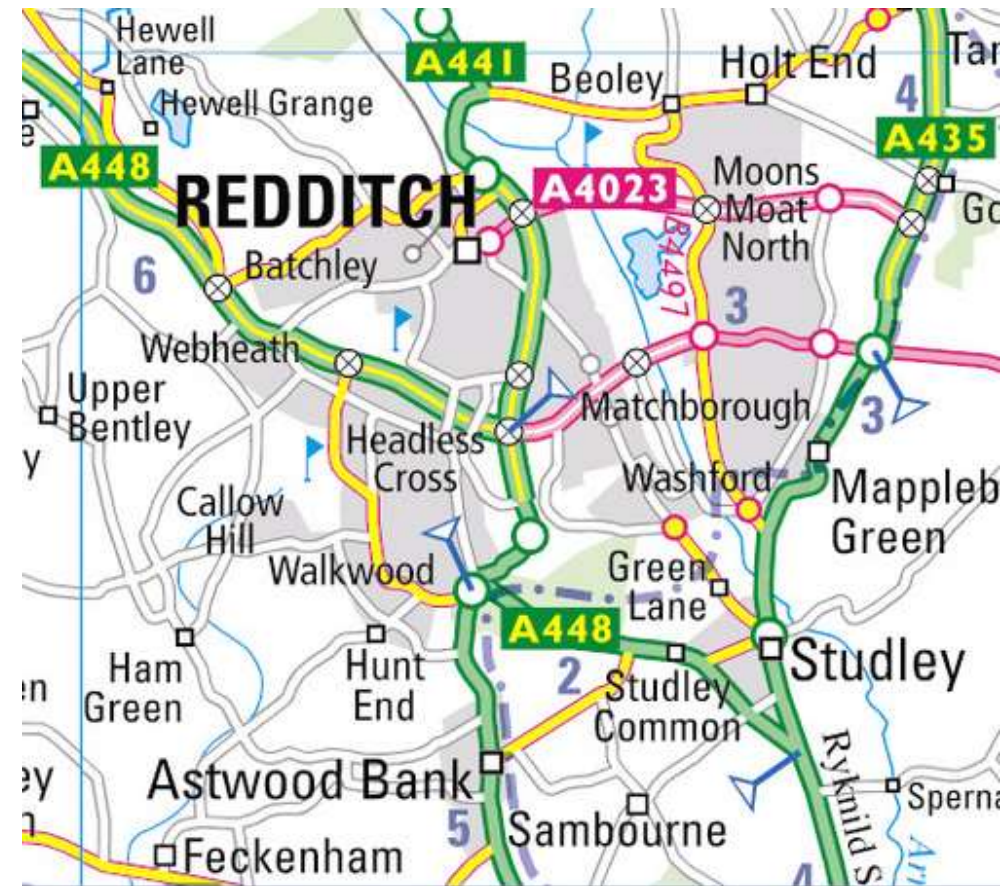

# Using data

- Over the past three years 129 people have been killed on the roads in West Mercia and 1313 seriously injured
- 6 people have died on the roads in Redditch District in the past 5 years and 111 seriously injured
- Campaigns and enforcement are led by local collision data

# Using data

There are currently 11 Active Enforcement sites within Redditch District – 5 of these are casualty reduction sites, and 6 are Community Concern Sites.

Currently one Community Speed Watch group covering 6 areas (with more underway).

350 Traffic-related incidents were reported during the months of Aug/Sept/Oct 2021.

1838 viable speeding offences were detected within Redditch District during Aug/Sept/Oct 2021.