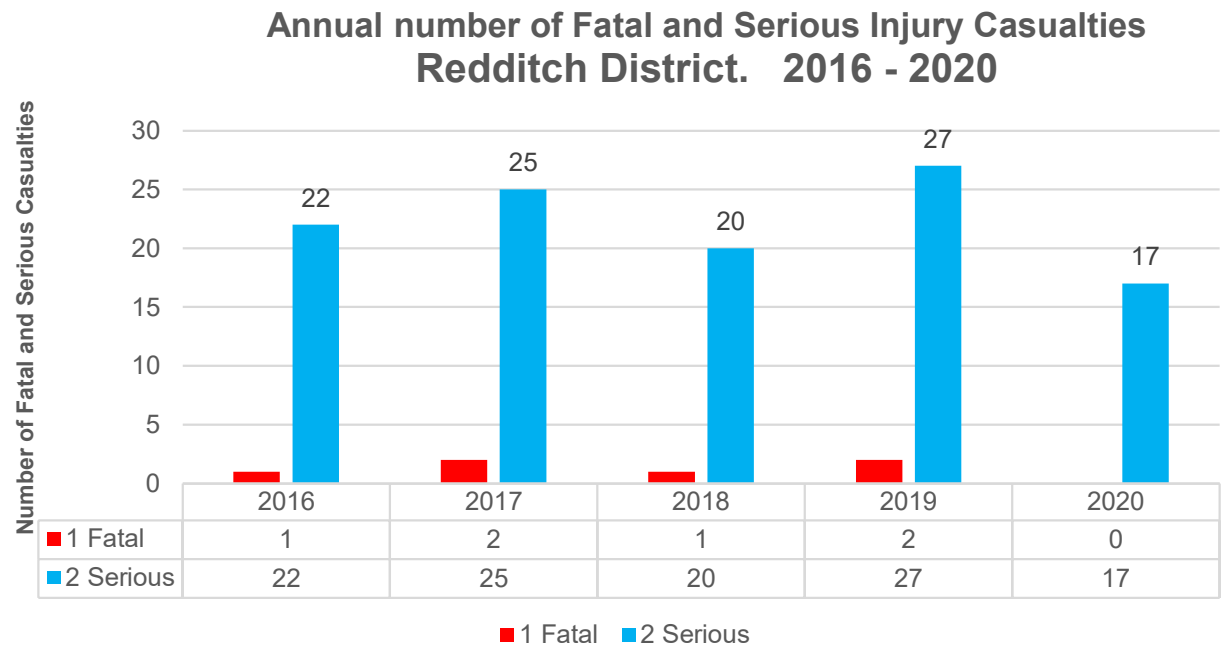

# Using data

- Over the past three years 129 people have been killed on the roads in West Mercia and 1313 seriously injured
- 6 people have died on the roads in Redditch District in the past 5 years and 111 seriously injured
- Campaigns and enforcement are led by local collision data