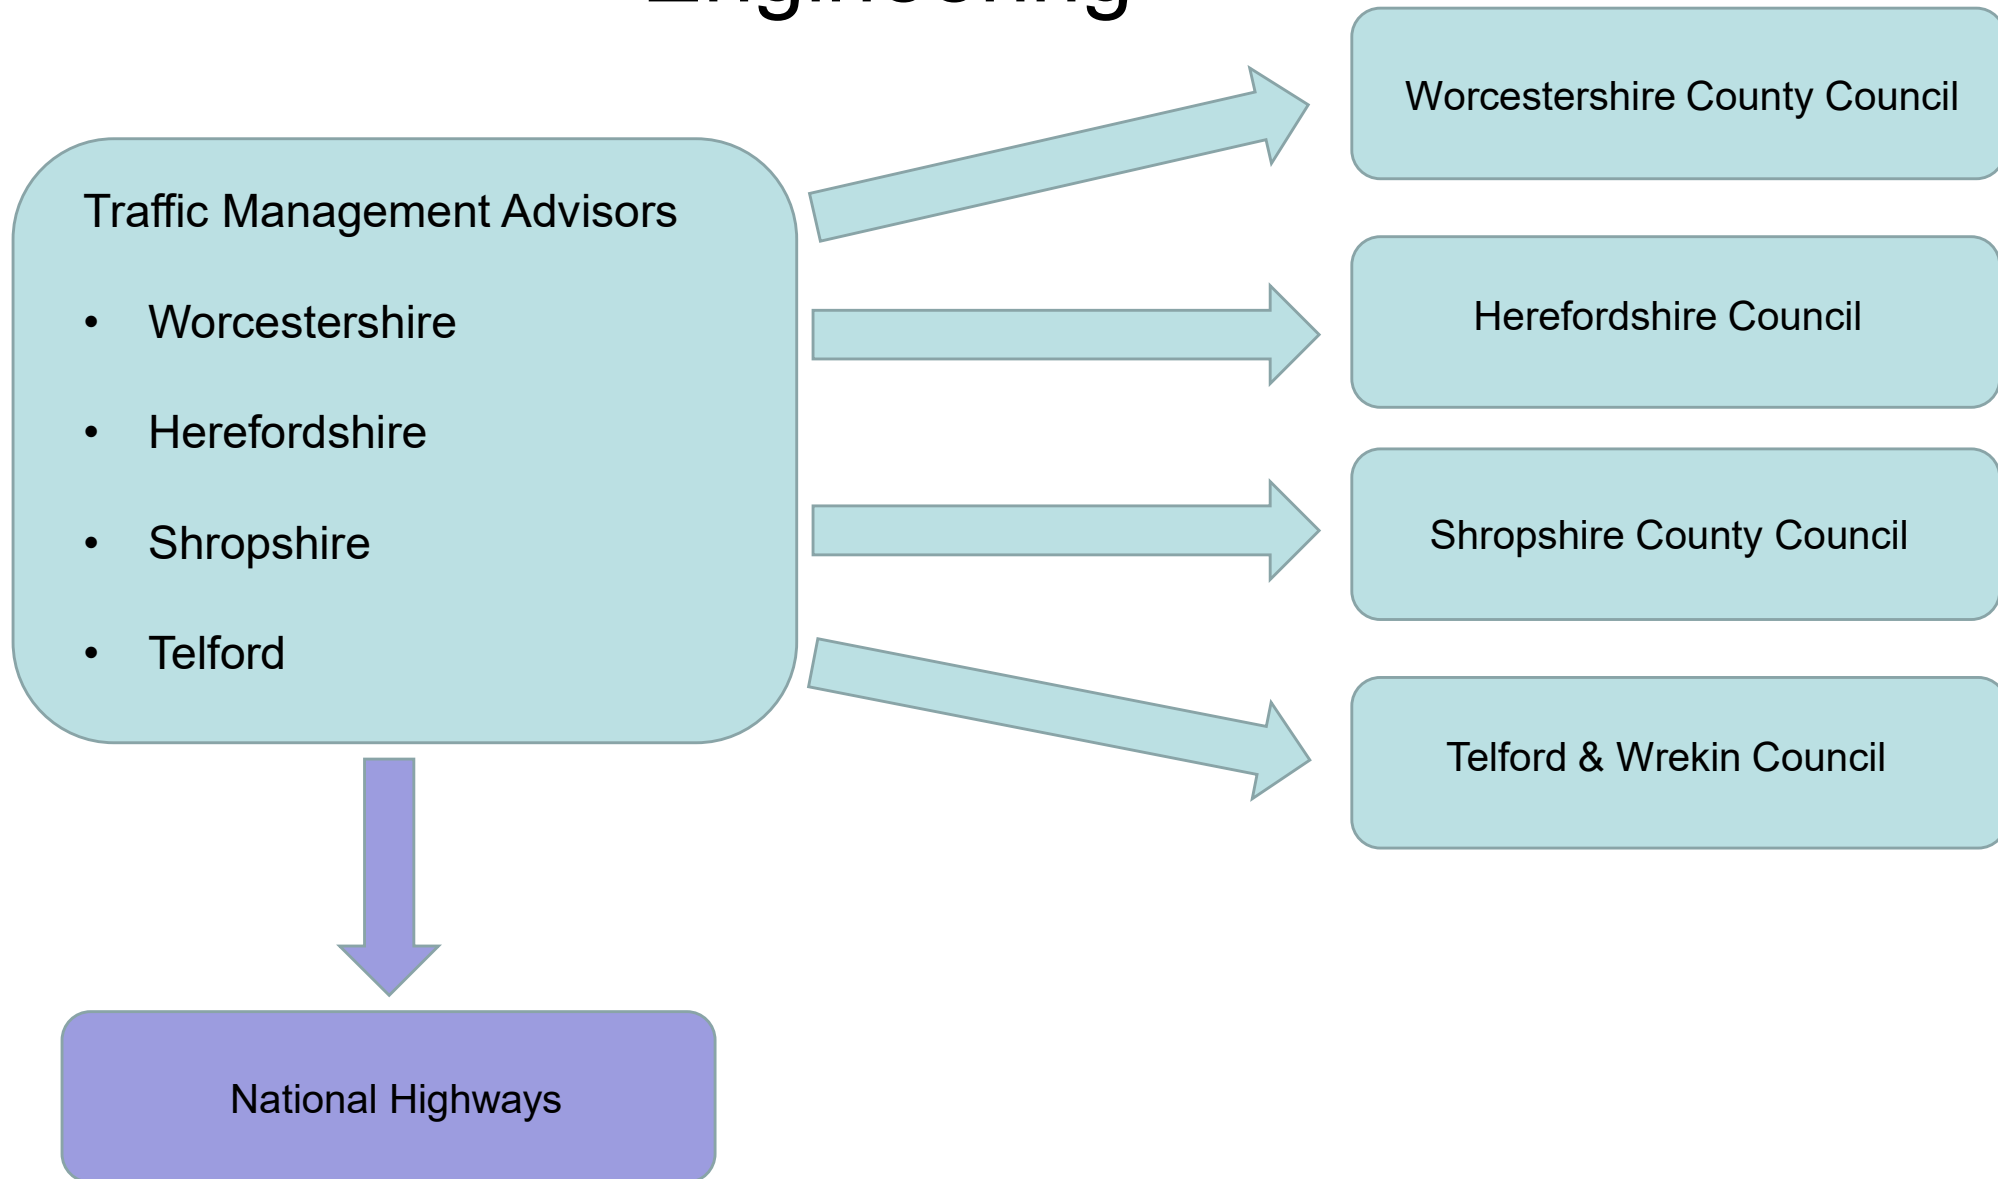

Engineering